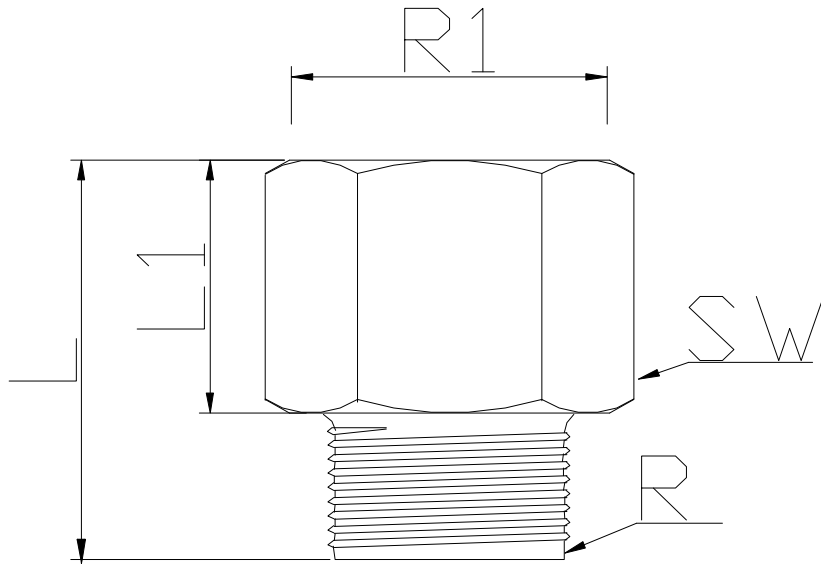

製品名

ポリフィッティング PVDFシリーズ

アダプター

2面幅

単位 mm

| 型 式 | L | L1 | SW1 | ネジサイズR | ネジサイズR1 | 内径 | | | | |
|---------|----|----|-----|--------|---------|-----|--|--|--|--|
| WA-0606 | 23 | 13 | 14 | R1/8 | Rc1/8 | 4.8 | | | | |
| WA-0608 | 22 | 14 | 17 | R1/8 | Rc1/4 | 4.8 | | | | |
| WA-0610 | 24 | 16 | 22 | R1/8 | Rc3/8 | 4.8 | | | | |
| WA-0612 | 27 | 18 | 26 | R1/8 | Rc1/2 | 4.8 | | | | |
| WA-0806 | 23 | 13 | 14 | R1/4 | Rc1/8 | 7 | | | | |
| WA-0808 | 24 | 14 | 17 | R1/4 | Rc1/4 | 7 | | | | |
| WA-0810 | 25 | 16 | 22 | R1/4 | Rc3/8 | 7 | | | | |
| WA-0812 | 28 | 18 | 26 | R1/4 | Rc1/2 | 7 | | | | |
| WA-1006 | 24 | 13 | 14 | R3/8 | Rc1/8 | 8 | | | | |
| WA-1008 | 25 | 14 | 17 | R3/8 | Rc1/4 | 10 | | | | |
| WA-1010 | 26 | 16 | 22 | R3/8 | Rc3/8 | 10 | | | | |
| WA-1012 | 29 | 18 | 26 | R3/8 | Rc1/2 | 10 | | | | |
| WA-1206 | 27 | 13 | 14 | R1/2 | Rc1/8 | 8 | | | | |
| WA-1208 | 28 | 14 | 17 | R1/2 | Rc1/4 | 12 | | | | |
| WA-1210 | 28 | 16 | 22 | R1/2 | Rc3/8 | 12 | | | | |
| WA-1212 | 31 | 18 | 26 | R1/2 | Rc1/2 | 12 | | | | |